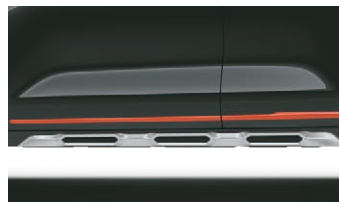

Aurochs Side Skid Plates and Tangerine Door Garnish

Aurochs Side Skid Plates add muscle and flamboyance to the flanks